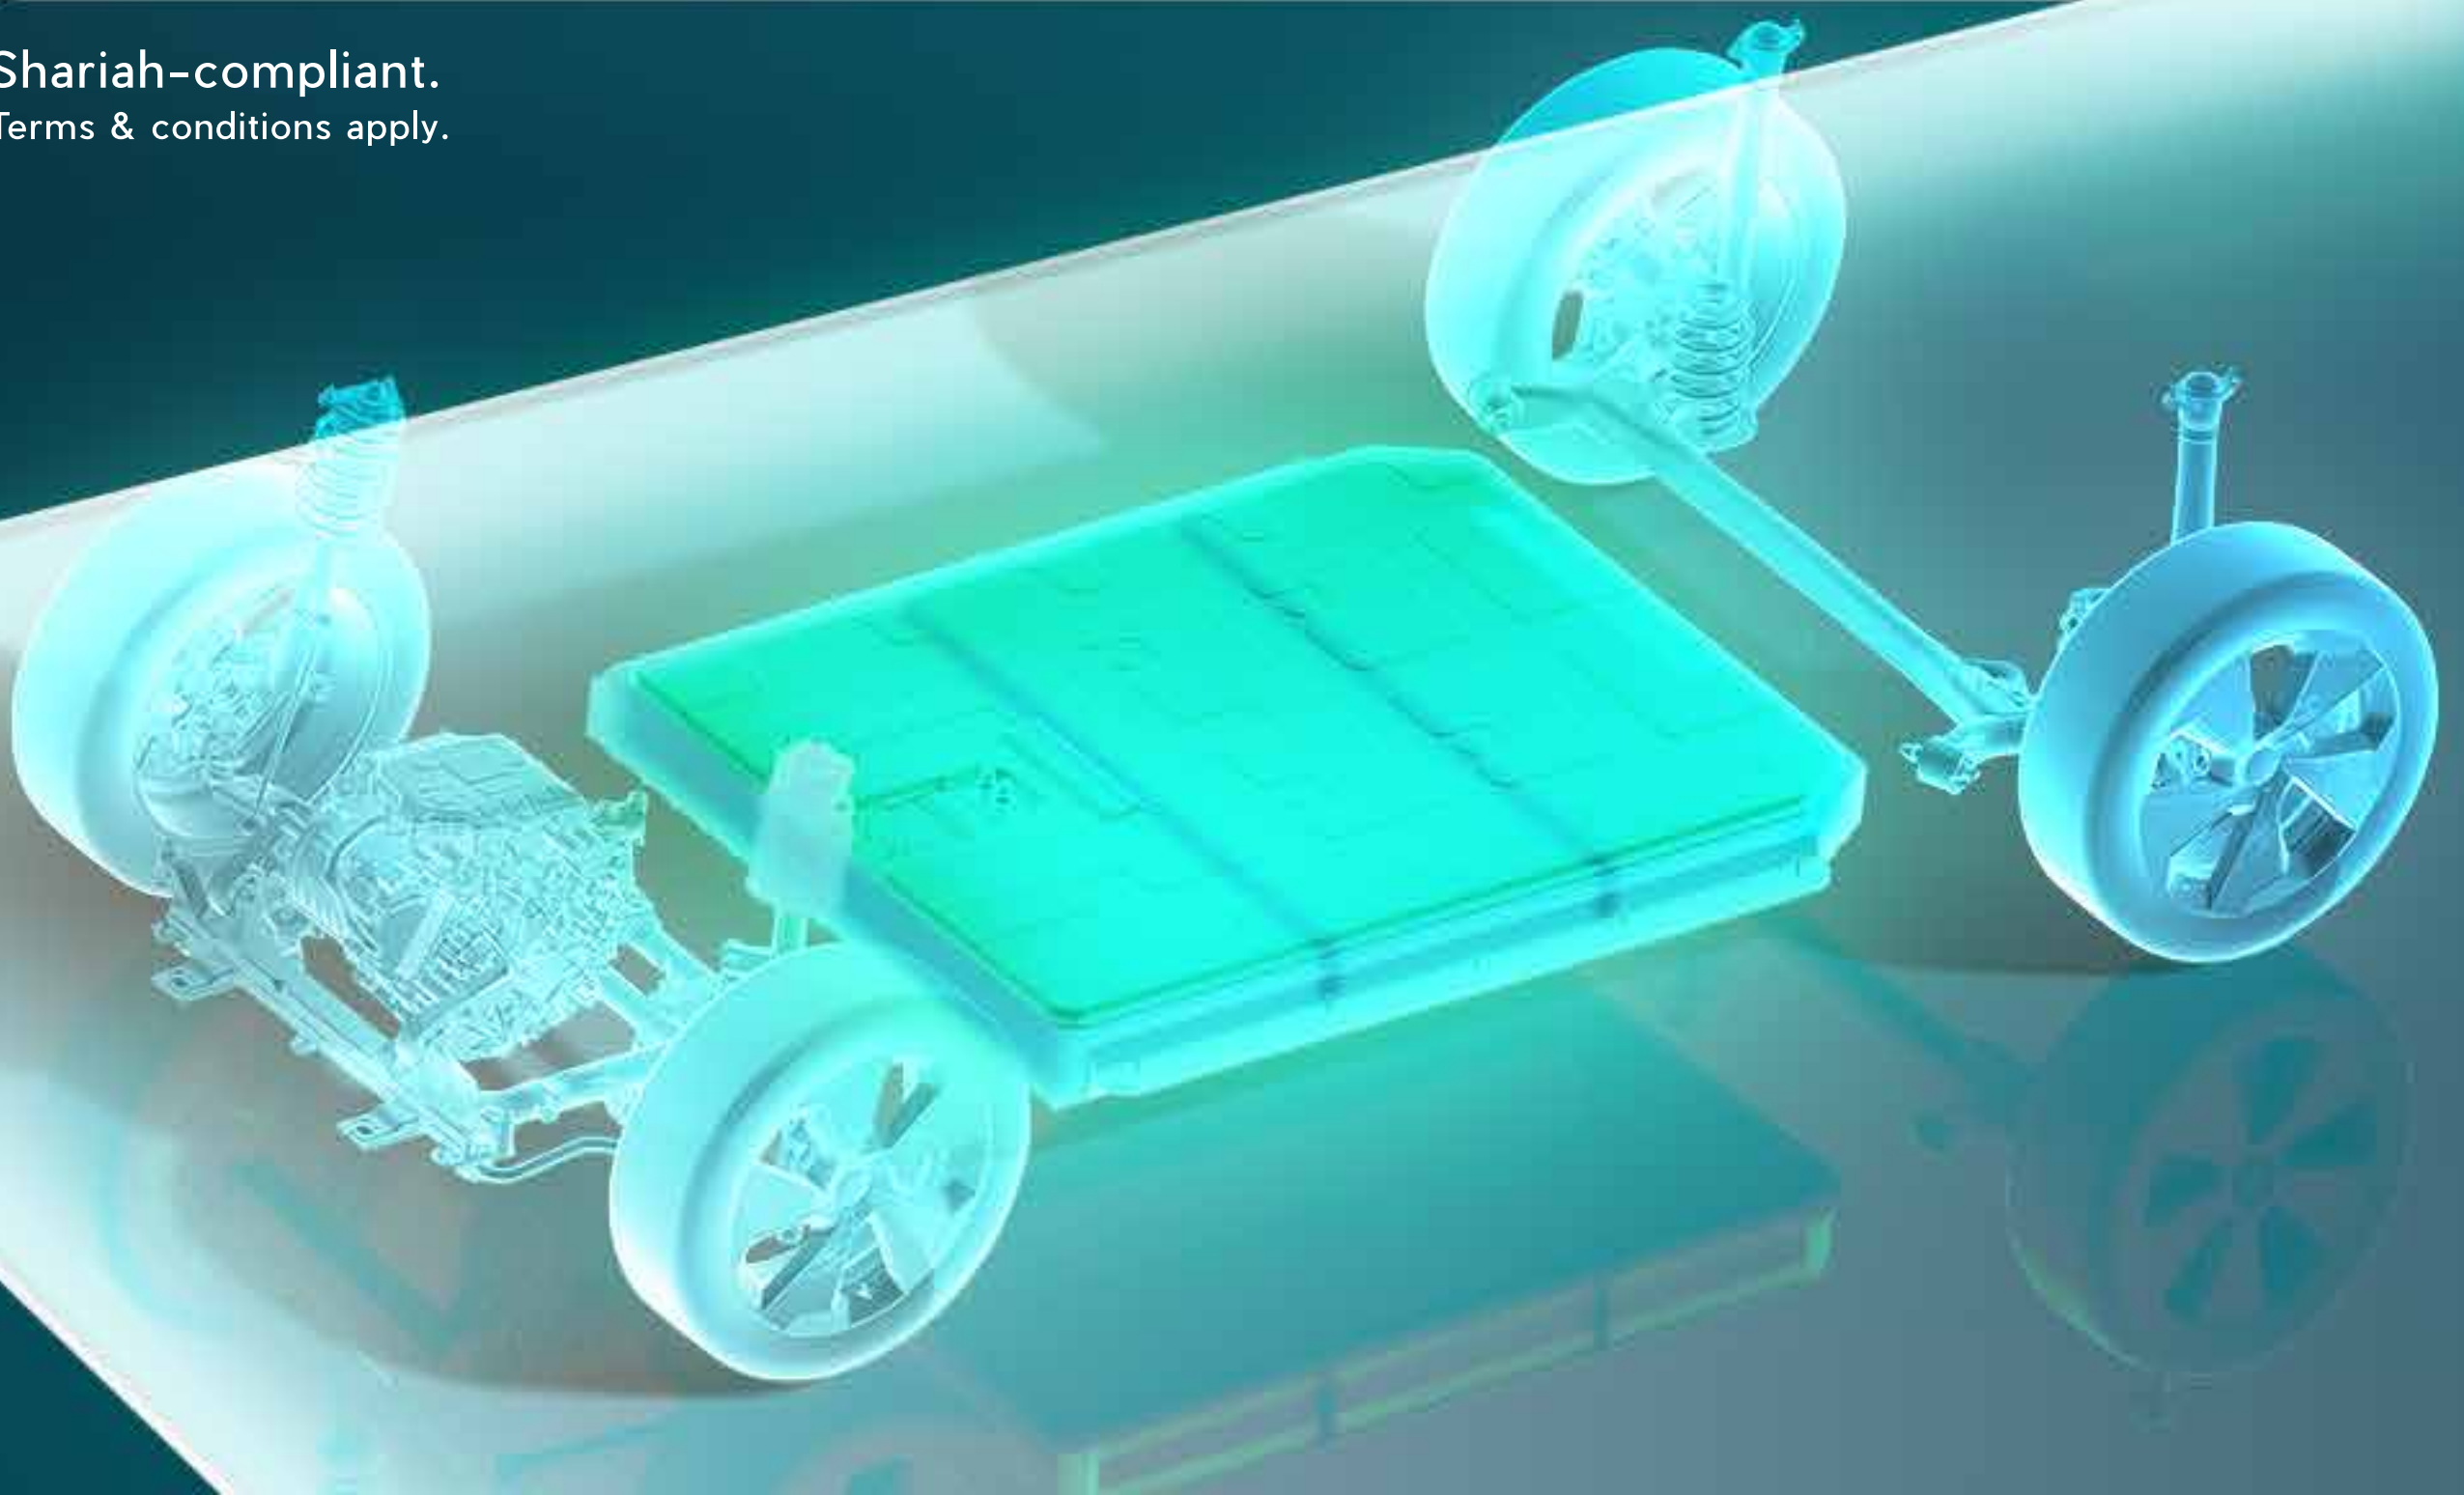

BATTERY - AS - A - SERVICE

LOWER COST OF OWNERSHIP

PAY LESS UPFRONT, AND ENJOY
LOWER PROTECTION COVERAGE.

BATTERY PERFORMANCE GUARANTEED

PERODUA GUARANTEES OPTIMAL BATTERY
PERFORMANCE THROUGHOUT YOUR LEASE.

WORRY-FREE

NO STRESS OVER BATTERY DEGRADATION
OR REPLACEMENT COST.

PROTECT THE PLANET

PERODUA ENSURES EVERY BATTERY
IS RESPONSIBLY RECYCLED.

BETTER RESALE VALUE

YOUR EV STAYS VALUABLE,
BATTERY GUARANTEED.

Shariah-compliant.
Terms & conditions apply.