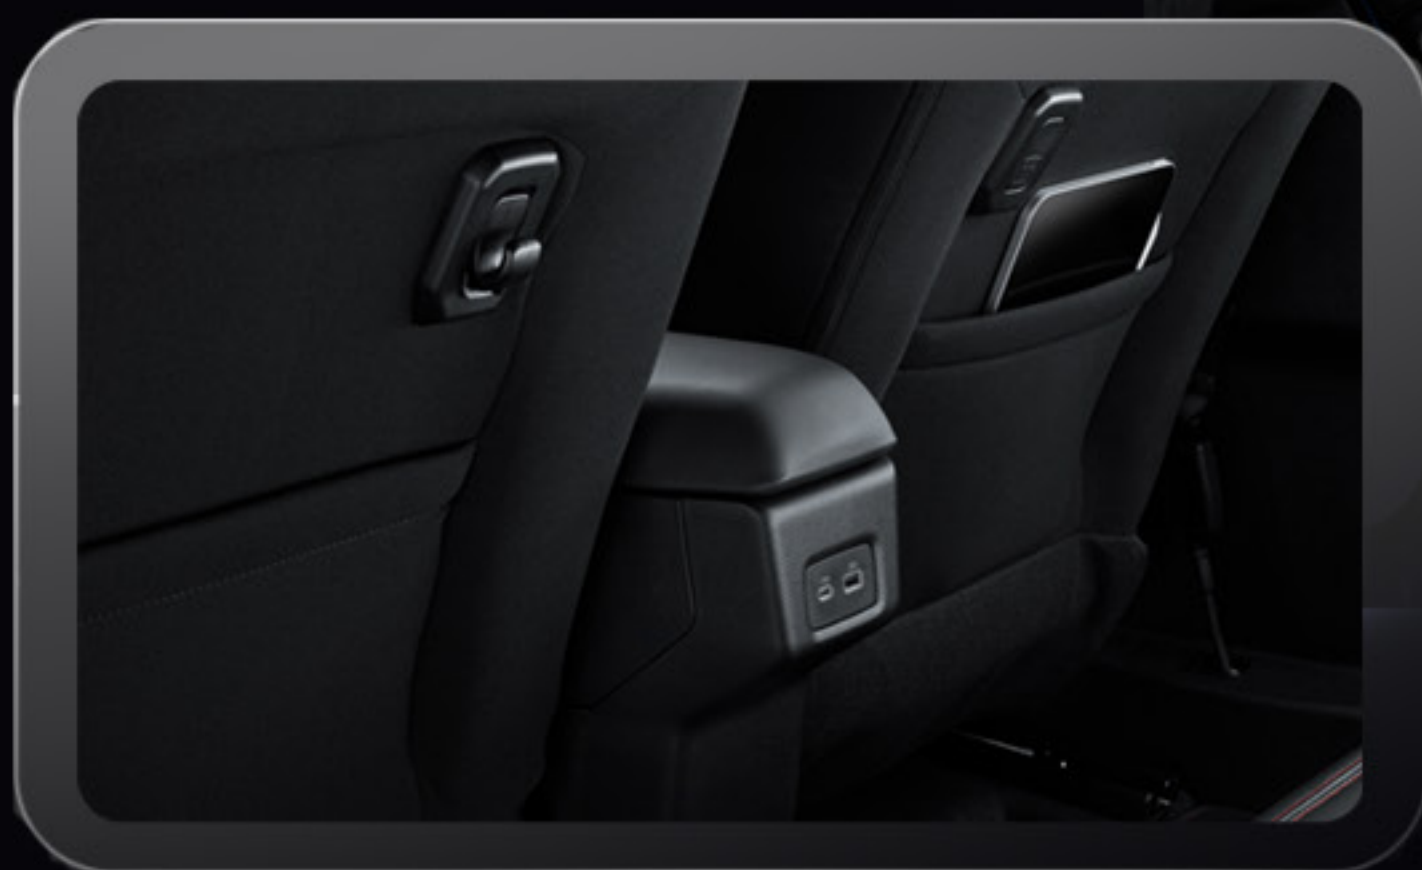

QUIET CABIN

SOFT-TOUCH DASHBOARD

AMBIENT LIGHTING

THOUGHTFUL CONVENIENCE

DIGITAL INNER REARVIEW MIRROR

- 10.25" TOUCHSCREEN MULTIMEDIA HEAD UNIT
- WIRELESS ANDROID AUTO & APPLE CARPLAY

- WIRELESS CHARGER
- EASY REACH FUNCTIONAL BUTTONS

- 6-WAY POWER ADJUSTABLE DRIVER SEAT
- SEMI-LEATHER UPHOLSTERY

SMART SPACE

Smart spaces to fit your life and designed to keep things organised for every journey.

SHOPPING HOOKS, SEAT POCKETS, AND A FLOATING CONSOLE FOR STORAGE THAT KEEPS ESSENTIALS ORGANISED.