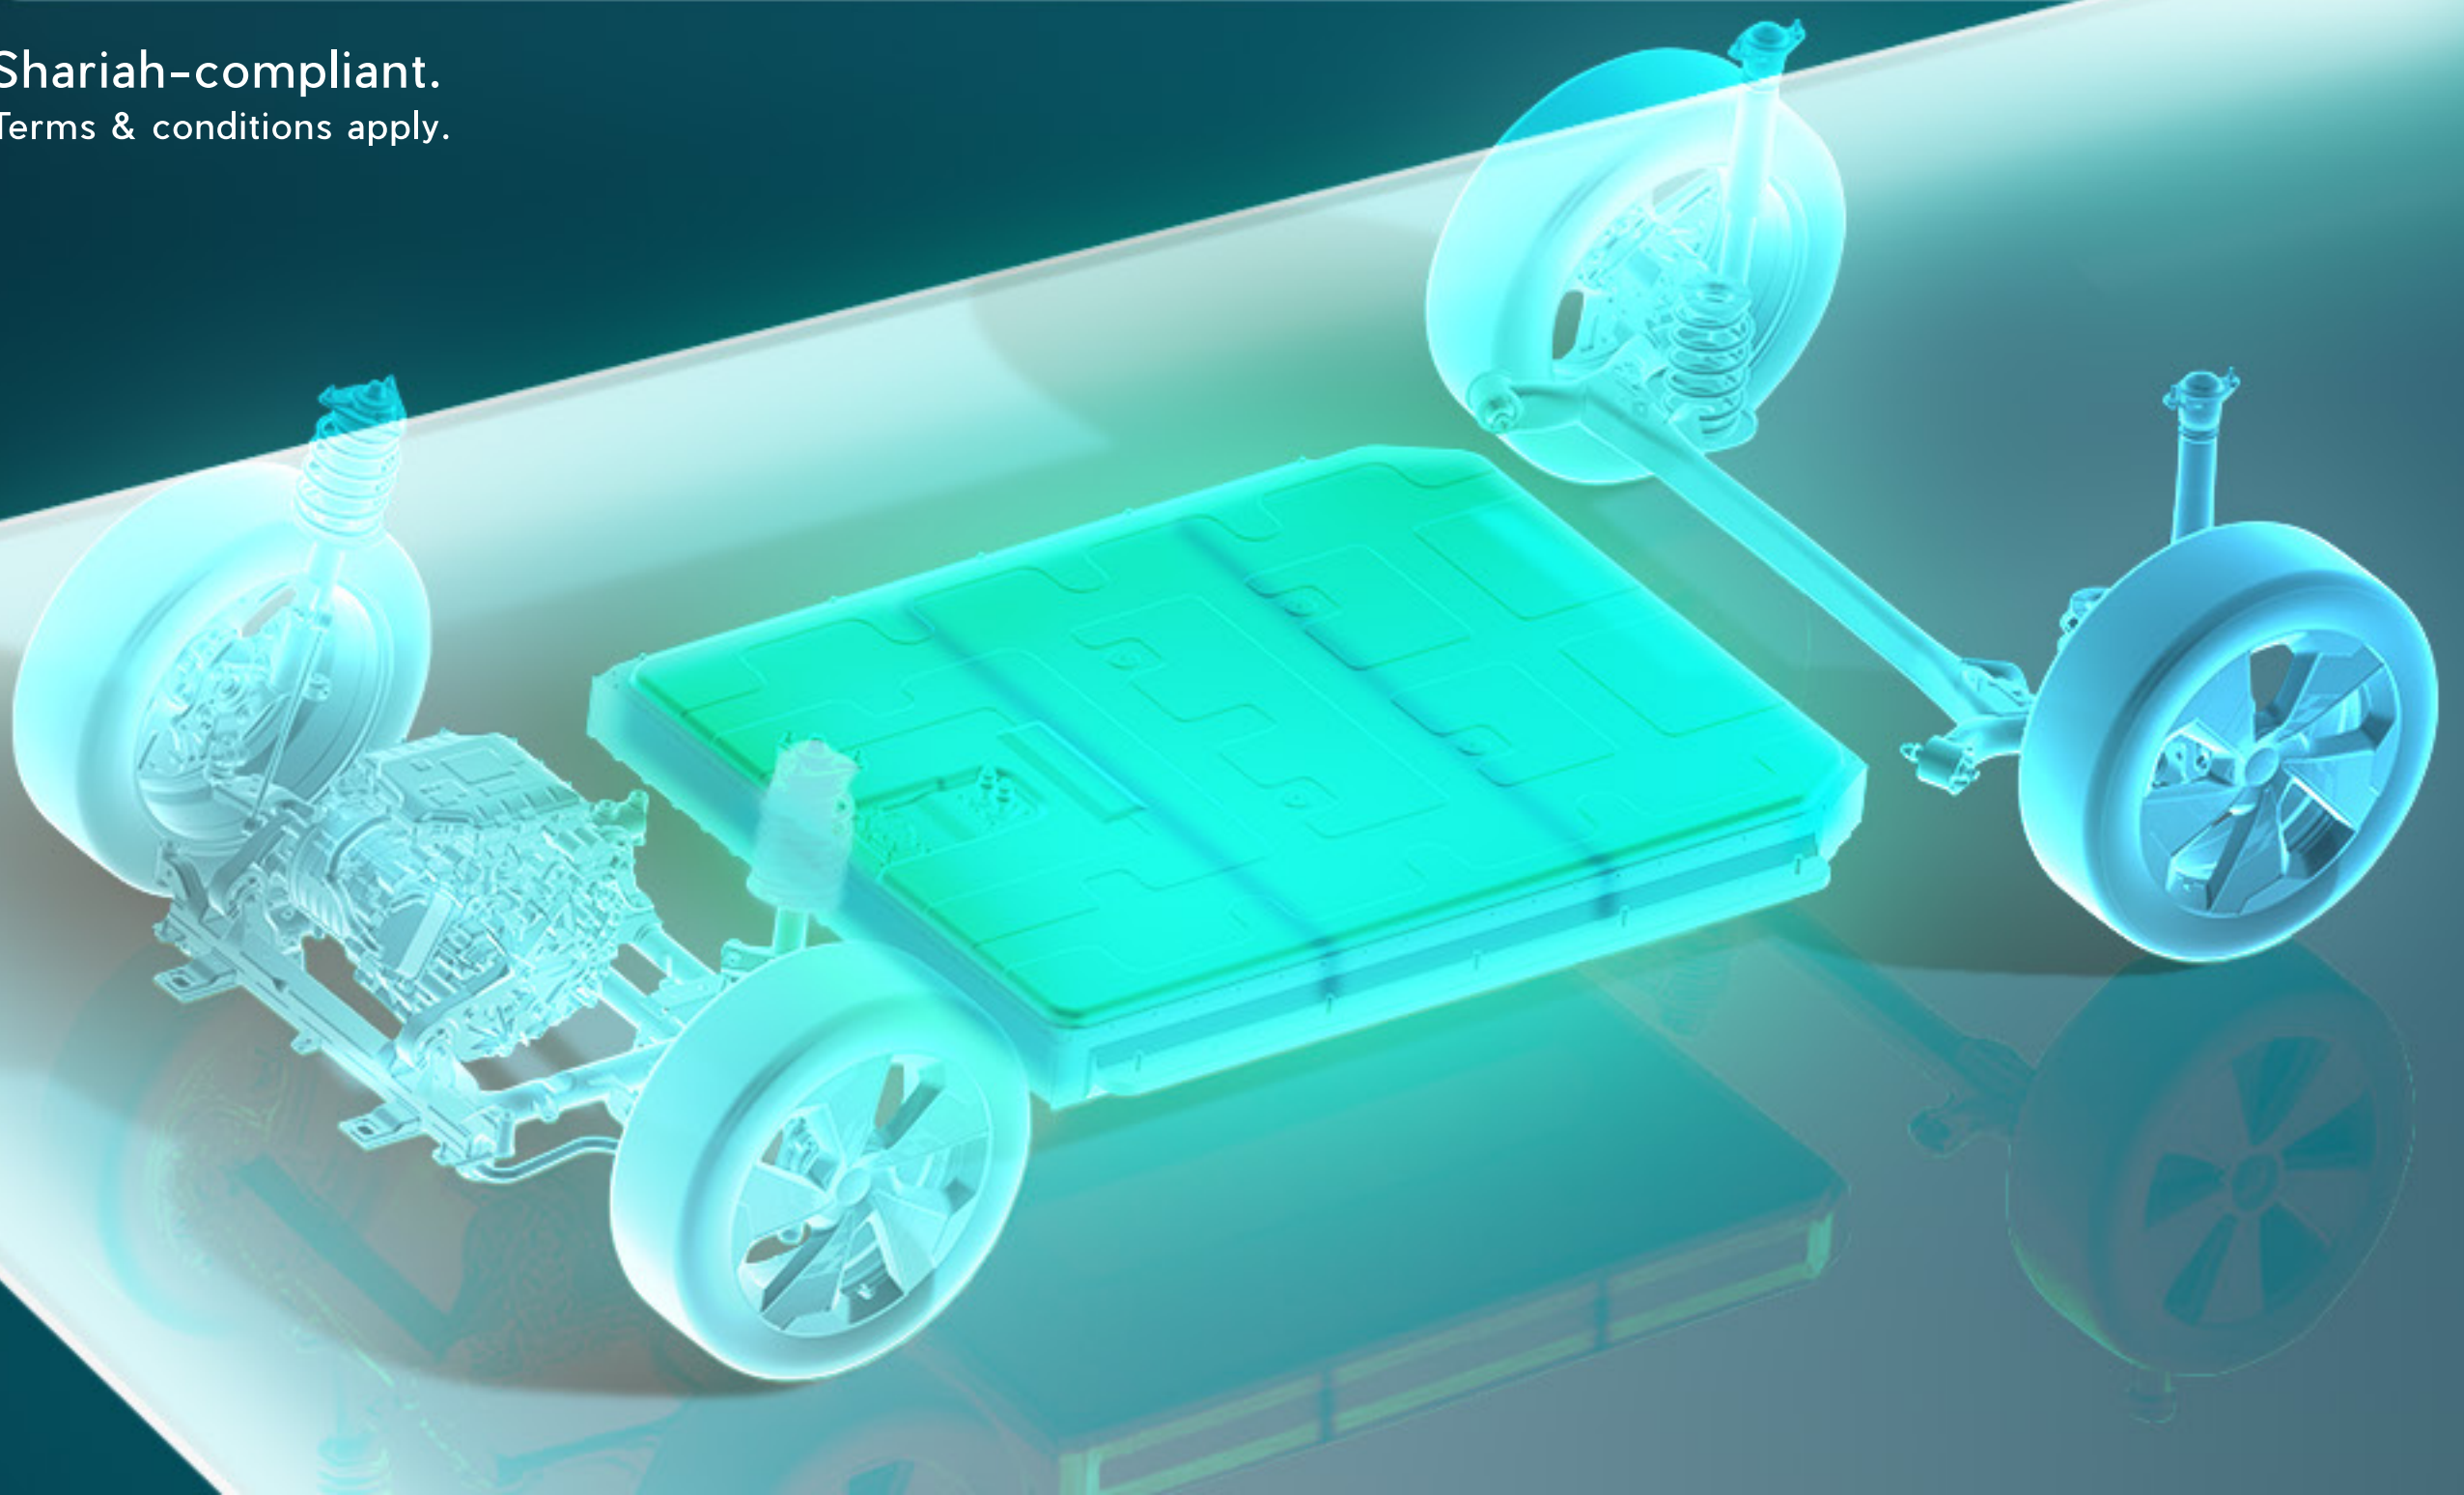

BATTERY - AS - A - SERVICE

LOWER COST OF OWNERSHIP

PAY LESS UPFRONT, AND ENJOY
LOWER PROTECTION COVERAGE.

BATTERY PERFORMANCE GUARANTEED

PERODUA GUARANTEES OPTIMAL BATTERY
PERFORMANCE THROUGHOUT YOUR LEASE.

WORRY-FREE

NO STRESS OVER BATTERY DEGRADATION
OR REPLACEMENT COST.

PROTECT THE PLANET

PERODUA ENSURES EVERY BATTERY
IS RESPONSIBLY RECYCLED.

BETTER RESALE VALUE

YOUR EV STAYS VALUABLE,
BATTERY GUARANTEED.

Shariah-compliant.
Terms & conditions apply.